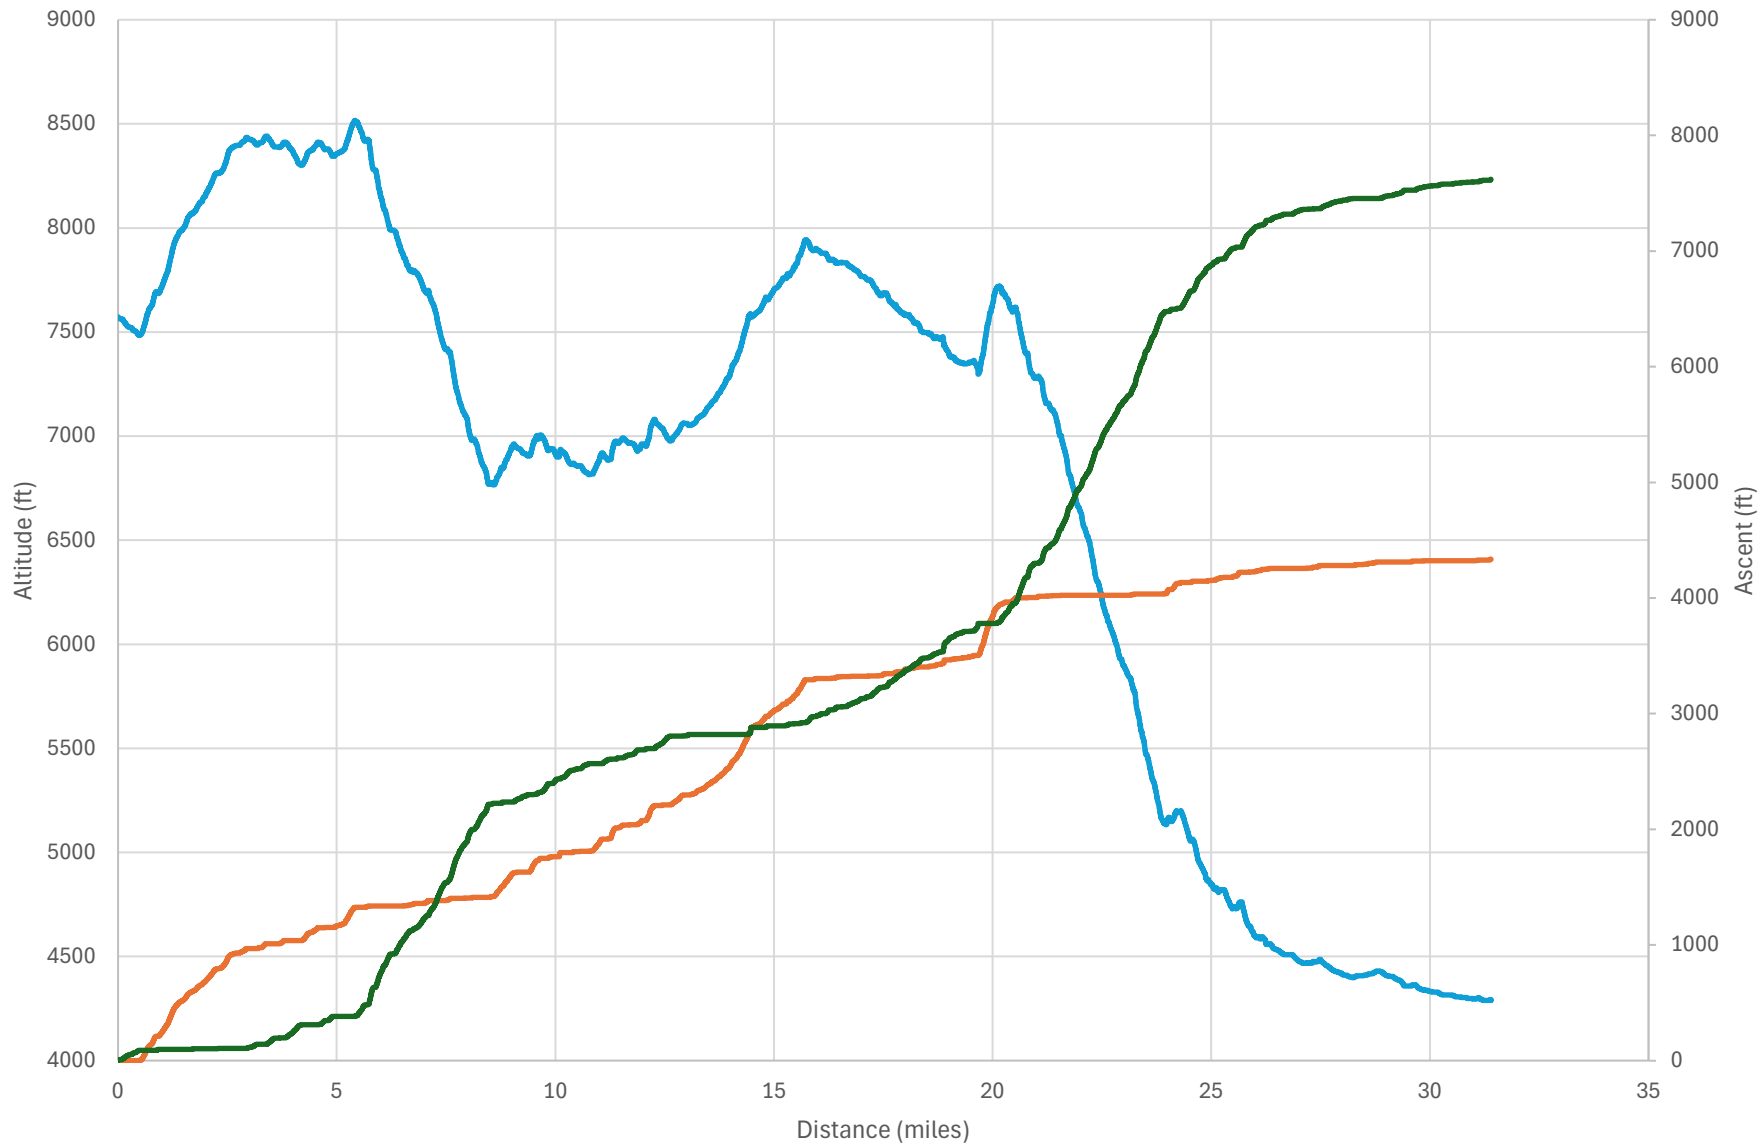

Big Horn 32 Miler

— Altitude — Ascent — Descent